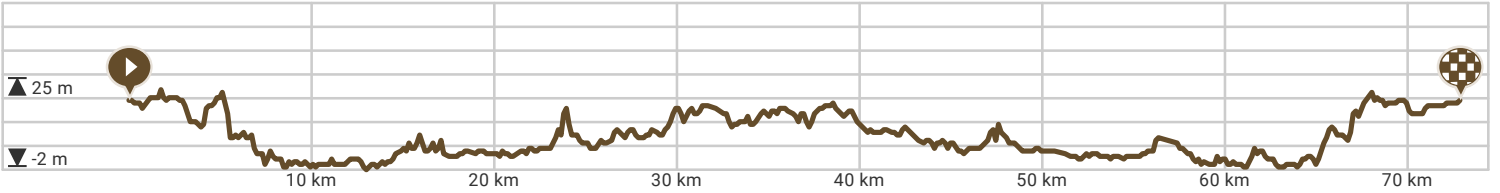

# memorial-rp-2019-wtc-70-km

- Lengte: 72.79 km
- Stijging: 186 m
- Moeilijkheidsgraad: 6/10

Powered by routeyou

Map Data: © OpenStreetMap Contributors; Cartography: © RouteYou