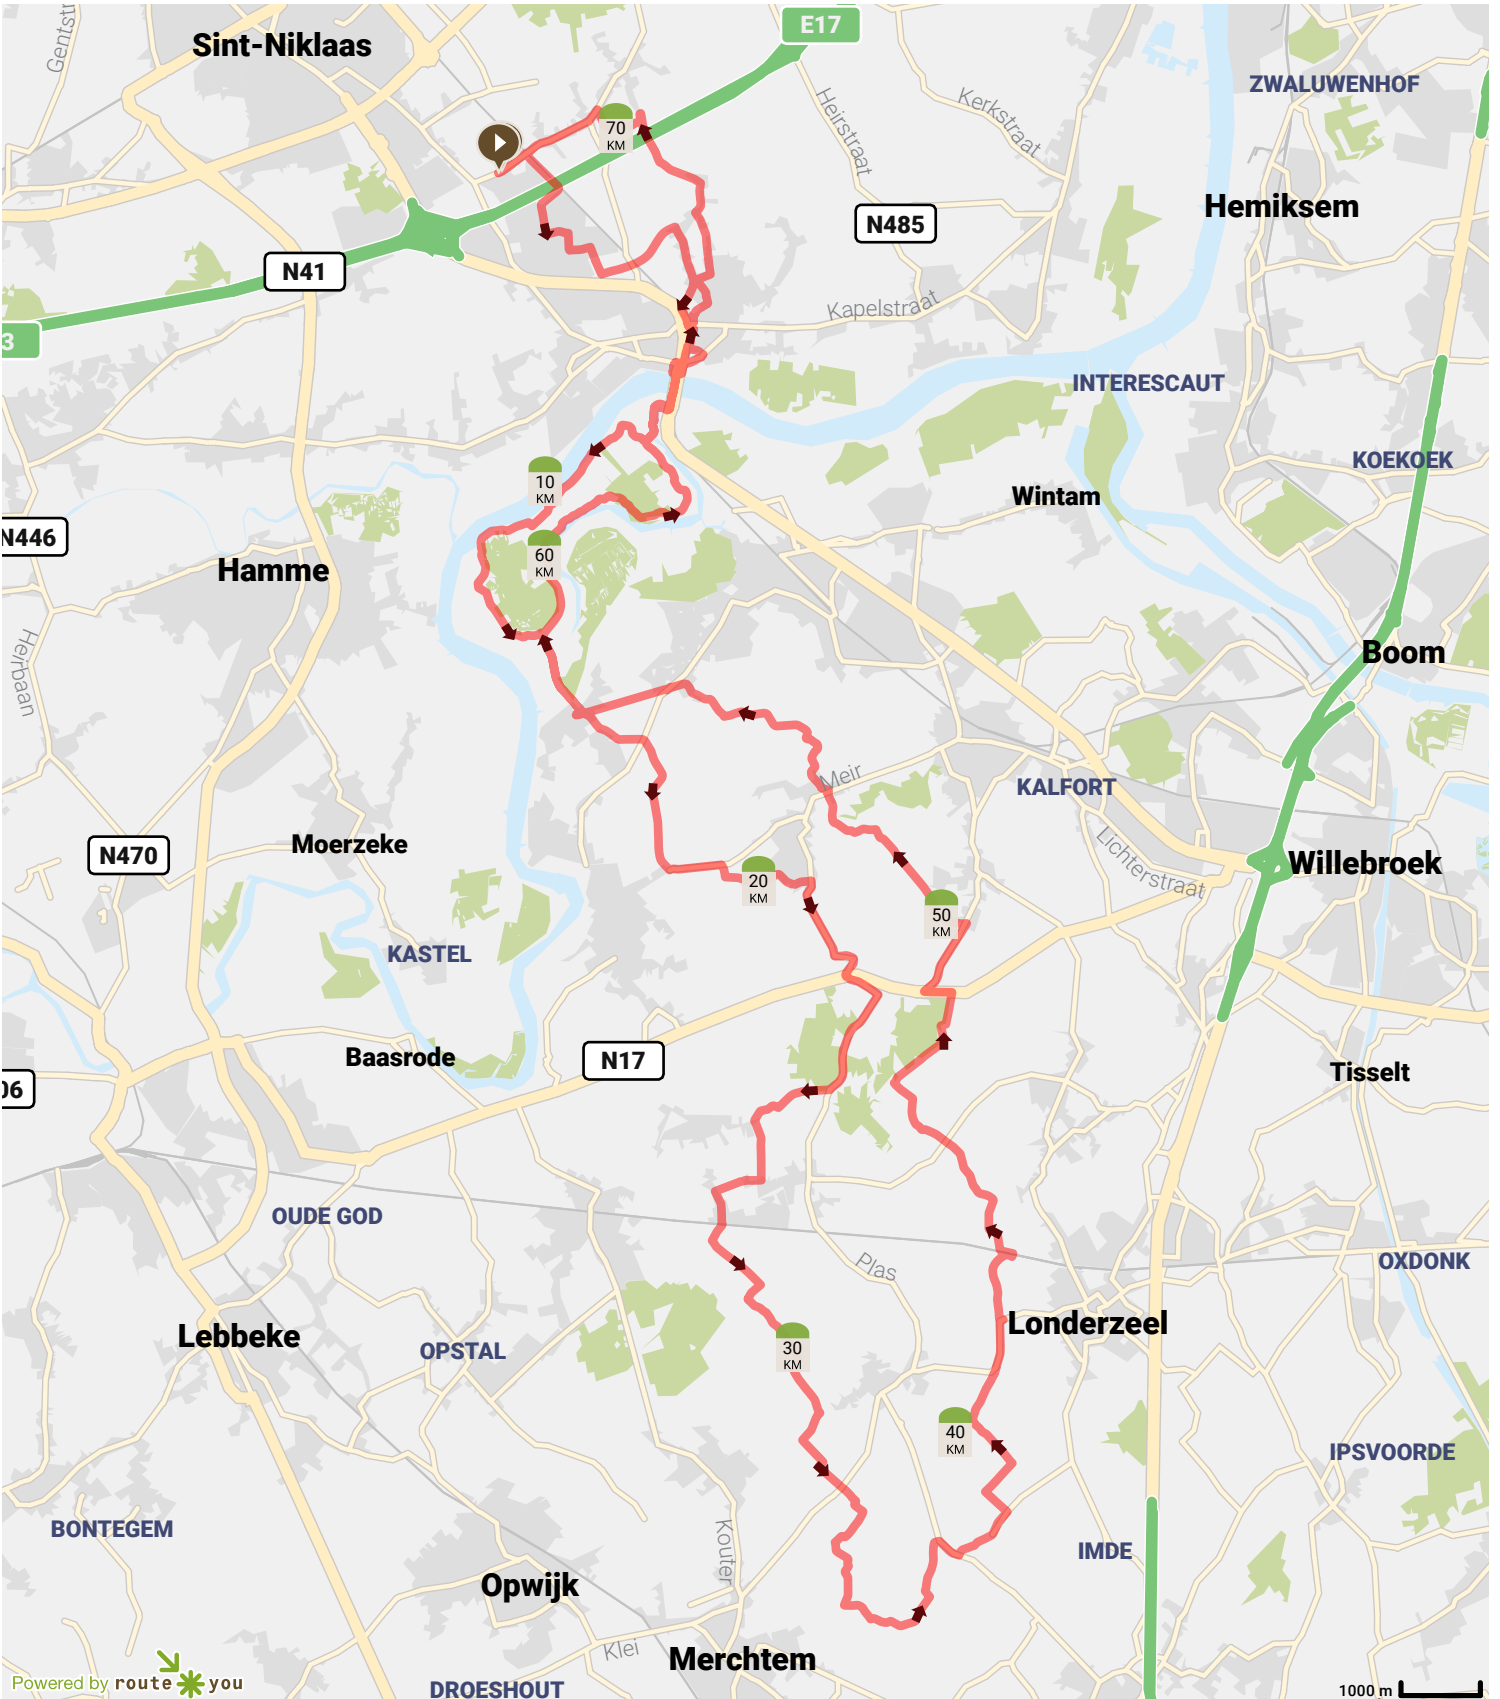

# memorial-rp-2019-wtc-70-km

- Lengte: 72.79 km
- Stijging: 186 m
- Moeilijkheidsgraad: 6/10

Powered by routeyou

Map Data: © OpenStreetMap Contributors; Cartography: © RouteYou